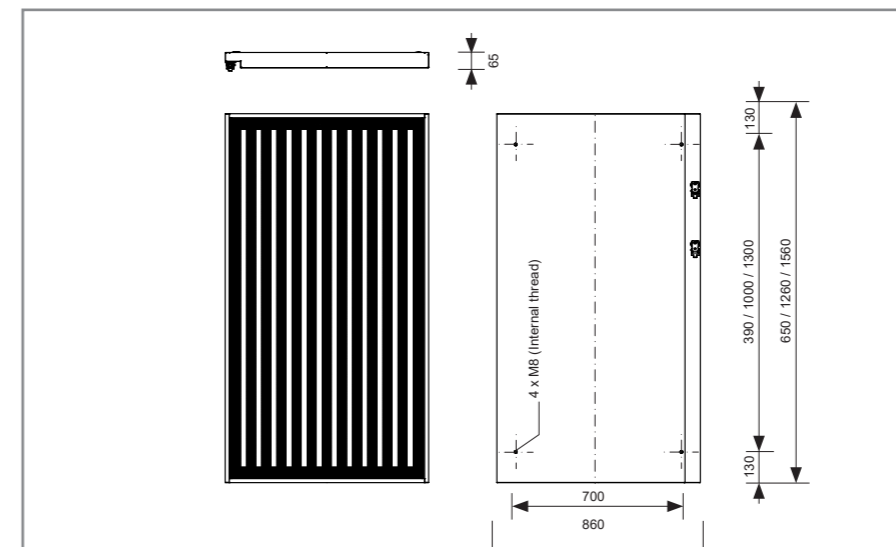

Technical specifications

- Permitted ambient temperature: +5°C to +35°C
- Rated voltage: 220-240 V, 0/50/60 Hz
- Degree of protection: IP54
- Protection class: I
- UGR limit: ≤19
- Efficiency (net): approx. 68 lm/W

Exterior and mounting dimensions of the WLO PM. All data in mm.

Light distribution curve of WLO PM. This chart shows the light distribution curve of an WLO PM with 4 x 33 watt.

Order number	Type code	Lamps	Energy consumption	Light output (net) in lm	Dimensions in mm (WxHxD)	Weight in kg
L702LD401	PM54SE	4 x 22 watt	approx. 96 watt	6,500	860 x 1560 x 65	approx. 45,0
L702LD402	PM54SO	4 x 33 watt	approx. 142 watt	9,500	860 x 1560 x 65	approx. 45,0
L702LD403	PM44SE	4 x 18 watt	approx. 78 watt	5,300	860 x 1260 x 65	approx. 38,0
L702LD404	PM44SO	4 x 26 watt	approx. 112 watt	7,700	860 x 1260 x 65	approx. 38,0
L702LD405	PM24SE	4 x 8 watt	approx. 43 watt	2,600	860 x 650 x 65	approx. 21,0
L702LD406	PM24SO	4 x 12 watt	approx. 59 watt	3,600	860 x 650 x 65	approx. 21,0