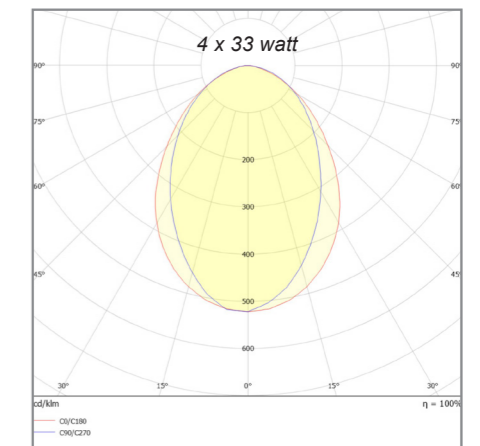

Exterior and mounting dimensions of the WLO PM. All data in mm.

Light distribution curve of WLO PM. This chart shows the light distribution curve of an WLO PM with 4 x 33 watt.

Order number	Type code	Lamps	Energy consumption	Light output (net) in lm	Dimensions in mm (WxHxD)	Weight in kg
L702LD401	PM54SE	4 x 22 watt	approx. 96 watt	6,500	860 x 1560 x 65	approx. 45,0
L702LD402	PM54SO	4 x 33 watt	approx. 142 watt	9,500	860 x 1560 x 65	approx. 45,0
L702LD403	PM44SE	4 x 18 watt	approx. 78 watt	5,300	860 x 1260 x 65	approx. 38,0
L702LD404	PM44SO	4 x 26 watt	approx. 112 watt	7,700	860 x 1260 x 65	approx. 38,0
L702LD405	PM24SE	4 x 8 watt	approx. 43 watt	2,600	860 x 650 x 65	approx. 21,0
L702LD406	PM24SO	4 x 12 watt	approx. 59 watt	3,600	860 x 650 x 65	approx. 21,0